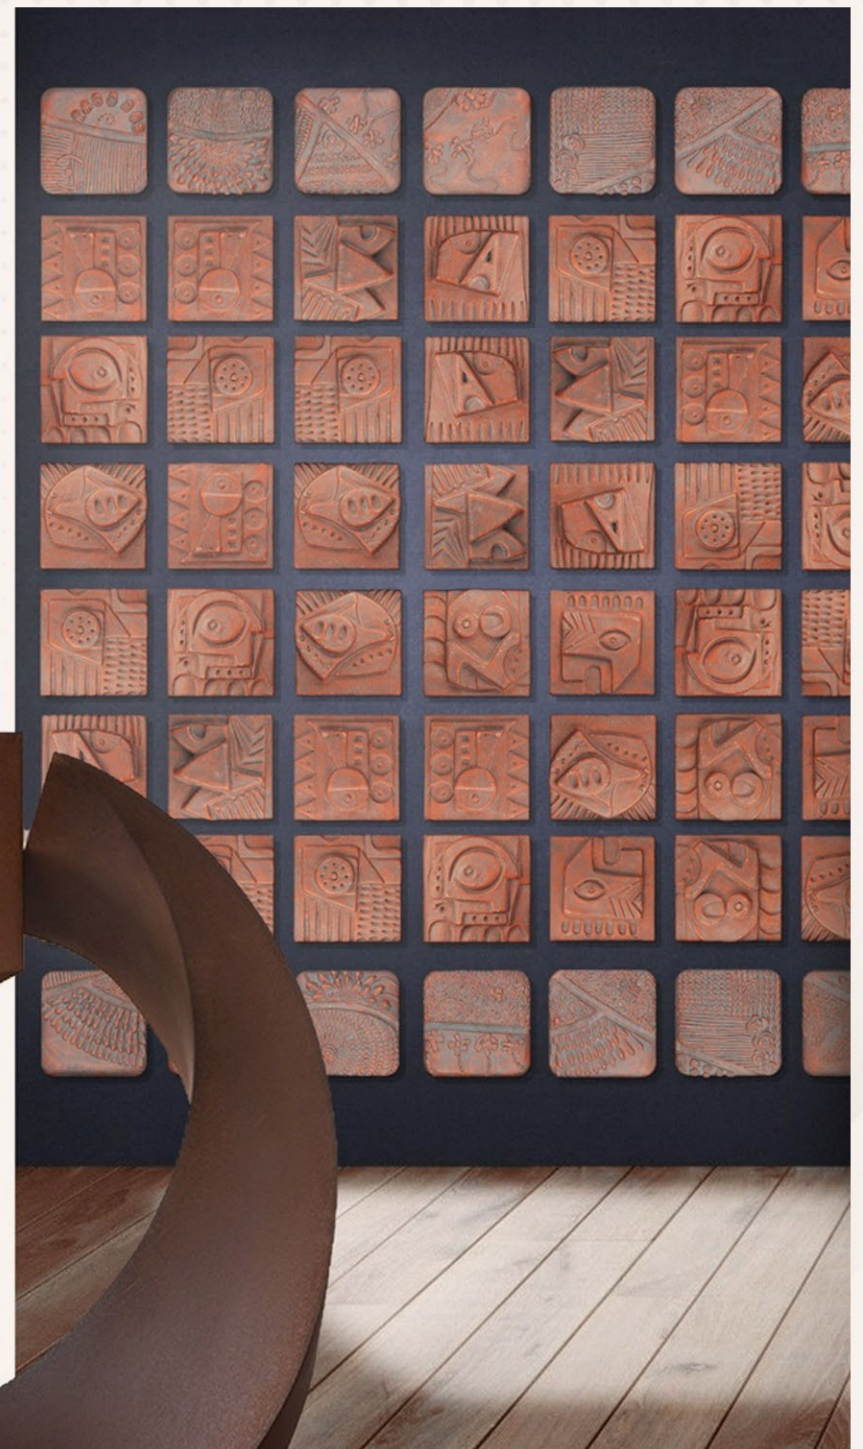

# HANDCRAFTED ART TILES

Natural inspiration  
in every room

**Size - 200x200mm**

**HANDCRAFTED  
ART TILES**

**Size - 200x200mm**

**ART TILES  
ABSTRACT**

**Size - 200x200mm**

**HANDCRAFTED  
LEAF ART TILES**